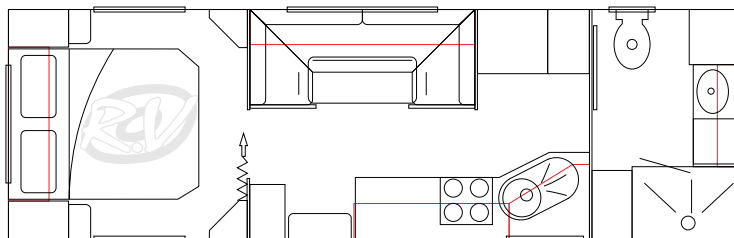

# Floor plans

20'

22' Mid Door

22' Rear Door

24'

### Chassis

6X2 A-Frame and Chassis  
 Mesh in A-Frame  
 150mm A-Frame Extension  
 Tandem Axle, Leaf Spring With Shock Absorbers  
 C-Section Chassis Cross Members  
 Corner Drop Down Legs  
 Galvanised Looped Rear Bumper  
 Spare Wheel on Rear Bumper  
 8" Jockey Wheel  
 Chassis Jacking Points  
 15" Alloys & 235/75X15 Tyres - 20,22&24' Models  
 2" Raised Chassis  
 Single Pullout Step  
 Mudflaps