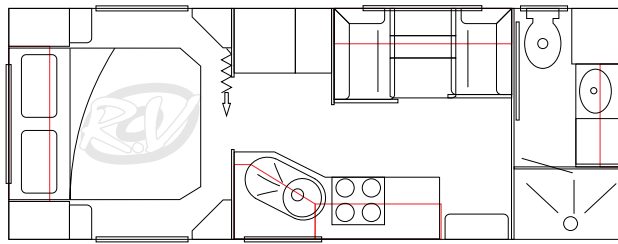

# Floor plans

20'

22' Mid Door

22' Rear Door

24'

### Chassis

6X2 A-Frame and Chassis  
 Mesh in A-Frame  
 150mm A-Frame Extension  
 Tandem Axle, Leaf Spring With Shock Absorbers  
 C-Section Chassis Cross Members  
 Corner Drop Down Legs  
 Galvanised Looped Rear Bumper  
 Spare Wheel on Rear Bumper  
 8" Jockey Wheel  
 Chassis Jacking Points  
 15" Alloys & 235/75X15 Tyres - 20,22&24' Models  
 2" Raised Chassis  
 Single Pullout Step  
 Mudflaps