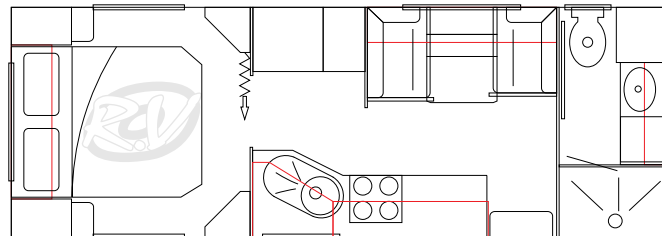

# Floor plans

20'

22' Mid Door

22' Rear Door

24'

### Chassis

6X2 A-Frame and Chassis  
 Mesh in A-Frame  
 150mm A-Frame Extension  
 Tandem Axle, Leaf Spring With Shock Absorbers  
 C-Section Chassis Cross Members  
 Corner Drop Down Legs  
 Galvanised Looped Rear Bumper  
 Spare Wheel on Rear Bumper  
 8" Jockey Wheel  
 Chassis Jacking Points  
 15" Alloys & 235/75X15 Tyres - 20,22&24' Models  
 2" Raised Chassis  
 Single Pullout Step  
 Mudflaps