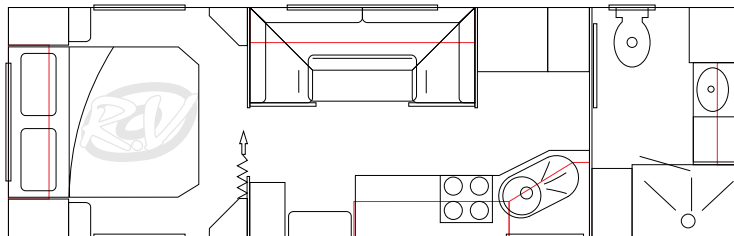

# Floor plans

20'

22' Mid Door

22' Rear Door

24'

### Chassis

- 6X2 A-Frame and Chassis
- Mesh in A-Frame
- 150mm A-Frame Extension
- Tandem Axle, Leaf Spring With Shock Absorbers
- C-Section Chassis Cross Members
- Corner Drop Down Legs
- Galvanised Looped Rear Bumper
- Spare Wheel on Rear Bumper
- 8" Jockey Wheel
- Chassis Jacking Points
- 15" Alloys & 235/75X15 Tyres - 20,22&24' Models
- 2" Raised Chassis
- Single Pullout Step
- Mudflaps