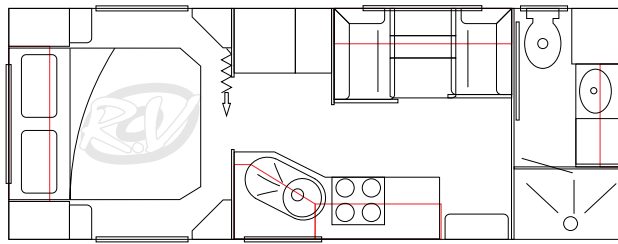

# Floor plans

20'

22' Mid Door

22' Rear Door

24'

### Chassis

- 6X2 A-Frame and Chassis
- Mesh in A-Frame
- 150mm A-Frame Extension
- Tandem Axle, Leaf Spring With Shock Absorbers
- C-Section Chassis Cross Members
- Corner Drop Down Legs
- Galvanised Looped Rear Bumper
- Spare Wheel on Rear Bumper
- 8" Jockey Wheel
- Chassis Jacking Points
- 15" Alloys & 235/75X15 Tyres - 20,22&24' Models
- 2" Raised Chassis
- Single Pullout Step
- Mudflaps