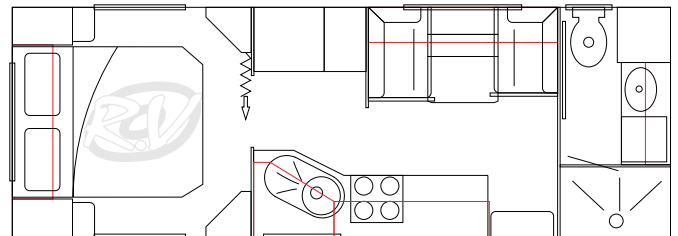

# Floor plans

20'

22' Mid Door

22' Rear Door

24'

### Chassis

- 6X2 A-Frame and Chassis
- Mesh in A-Frame
- 150mm A-Frame Extension
- Tandem Axle, Leaf Spring With Shock Absorbers
- C-Section Chassis Cross Members
- Corner Drop Down Legs
- Galvanised Looped Rear Bumper
- Spare Wheel on Rear Bumper
- 8" Jockey Wheel
- Chassis Jacking Points
- 15" Alloys & 235/75X15 Tyres - 20,22&24' Models
- 2" Raised Chassis
- Single Pullout Step
- Mudflaps