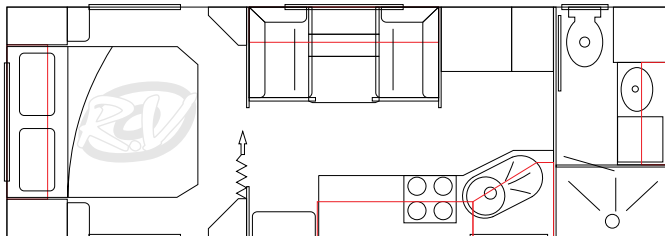

# Floor plans

20'

22' Mid Door

22' Rear Door

24'

### Chassis

- 6X2 A-Frame and Chassis
- Mesh in A-Frame
- 150mm A-Frame Extension
- Tandem Axle, Leaf Spring With Shock Absorbers
- C-Section Chassis Cross Members
- Corner Drop Down Legs
- Galvanised Looped Rear Bumper
- Spare Wheel on Rear Bumper
- 8" Jockey Wheel
- Chassis Jacking Points
- 15" Alloys & 235/75X15 Tyres - 20,22&24' Models
- 2" Raised Chassis
- Single Pullout Step
- Mudflaps