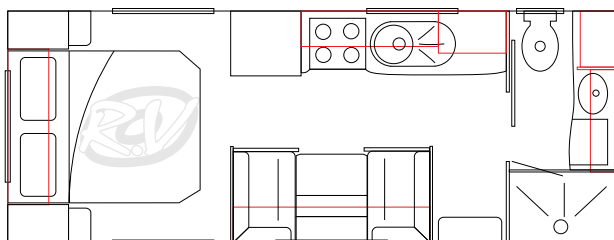

Option R.V. Caravans

Tornado

www.optionrv.com.au

Floor plans

19'6"

19' Family Van

20'

22' Family Van

Standard Inclusions

Chassis

4X2 A-Frame and Chassis
Supagal Finish
Tandem Axle, Leaf Spring Suspension
Standard 50mm Ball Coupling & Handbrake
C-Section Chassis Cross Members
Corner Drop Down Legs
Supagal Straight Painted Bumper
Spare Wheel on Rear Bumper
8" Jockey Wheel
Chassis Jacking Points
15" Alloys & 195X15R Tyres
2" Raised Chassis
Single Pullout Step
Mudflaps