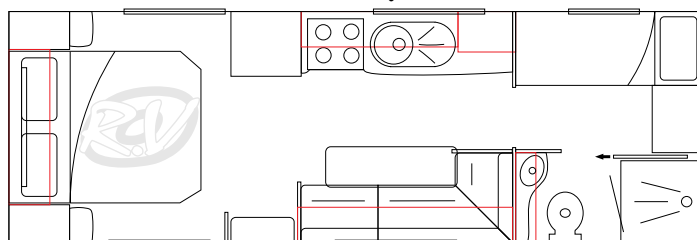

Option R.V. Caravans

Tornado

www.optionrv.com.au

Floor plans

19'6"

19' Family Van

20'

22' Family Van

Standard Inclusions

Chassis

4X2 A-Frame and Chassis
Supagal Finish
Tandem Axle, Leaf Spring Suspension
Standard 50mm Ball Coupling & Handbrake
C-Section Chassis Cross Members
Corner Drop Down Legs
Supagal Straight Painted Bumper
Spare Wheel on Rear Bumper
8" Jockey Wheel
Chassis Jacking Points
15" Alloys & 195X15R Tyres
2" Raised Chassis
Single Pullout Step
Mudflaps