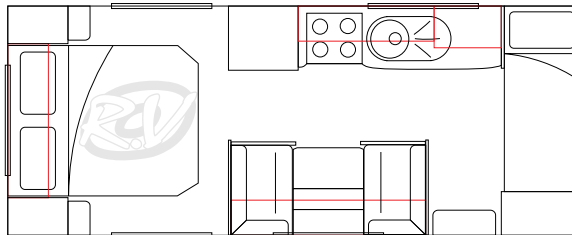

Option R.V. Caravans

Tornado

www.optionrv.com.au

Floor plans

19'6"

19' Family Van

20'

22' Family Van

Standard Inclusions

Chassis

4X2 A-Frame and Chassis
Supagal Finish
Tandem Axle, Leaf Spring Suspension
Standard 50mm Ball Coupling & Handbrake
C-Section Chassis Cross Members
Corner Drop Down Legs
Supagal Straight Painted Bumper
Spare Wheel on Rear Bumper
8" Jockey Wheel
Chassis Jacking Points
15" Alloys & 195X15R Tyres
2" Raised Chassis
Single Pullout Step
Mudflaps