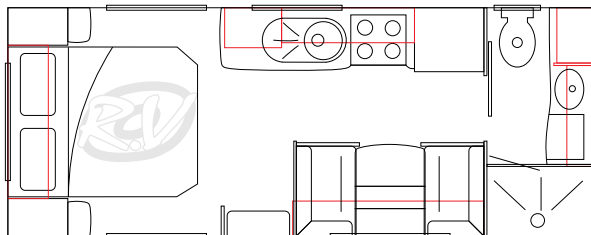

Option R.V. Caravans

Tornado

www.optionrv.com.au

Floor plans

19'6"

19' Family Van

20'

22' Family Van

Standard Inclusions

Chassis

4X2 A-Frame and Chassis
Supagal Finish
Tandem Axle, Leaf Spring Suspension
Standard 50mm Ball Coupling & Handbrake
C-Section Chassis Cross Members
Corner Drop Down Legs
Supagal Straight Painted Bumper
Spare Wheel on Rear Bumper
8" Jockey Wheel
Chassis Jacking Points
15" Alloys & 195X15R Tyres
2" Raised Chassis
Single Pullout Step
Mudflaps